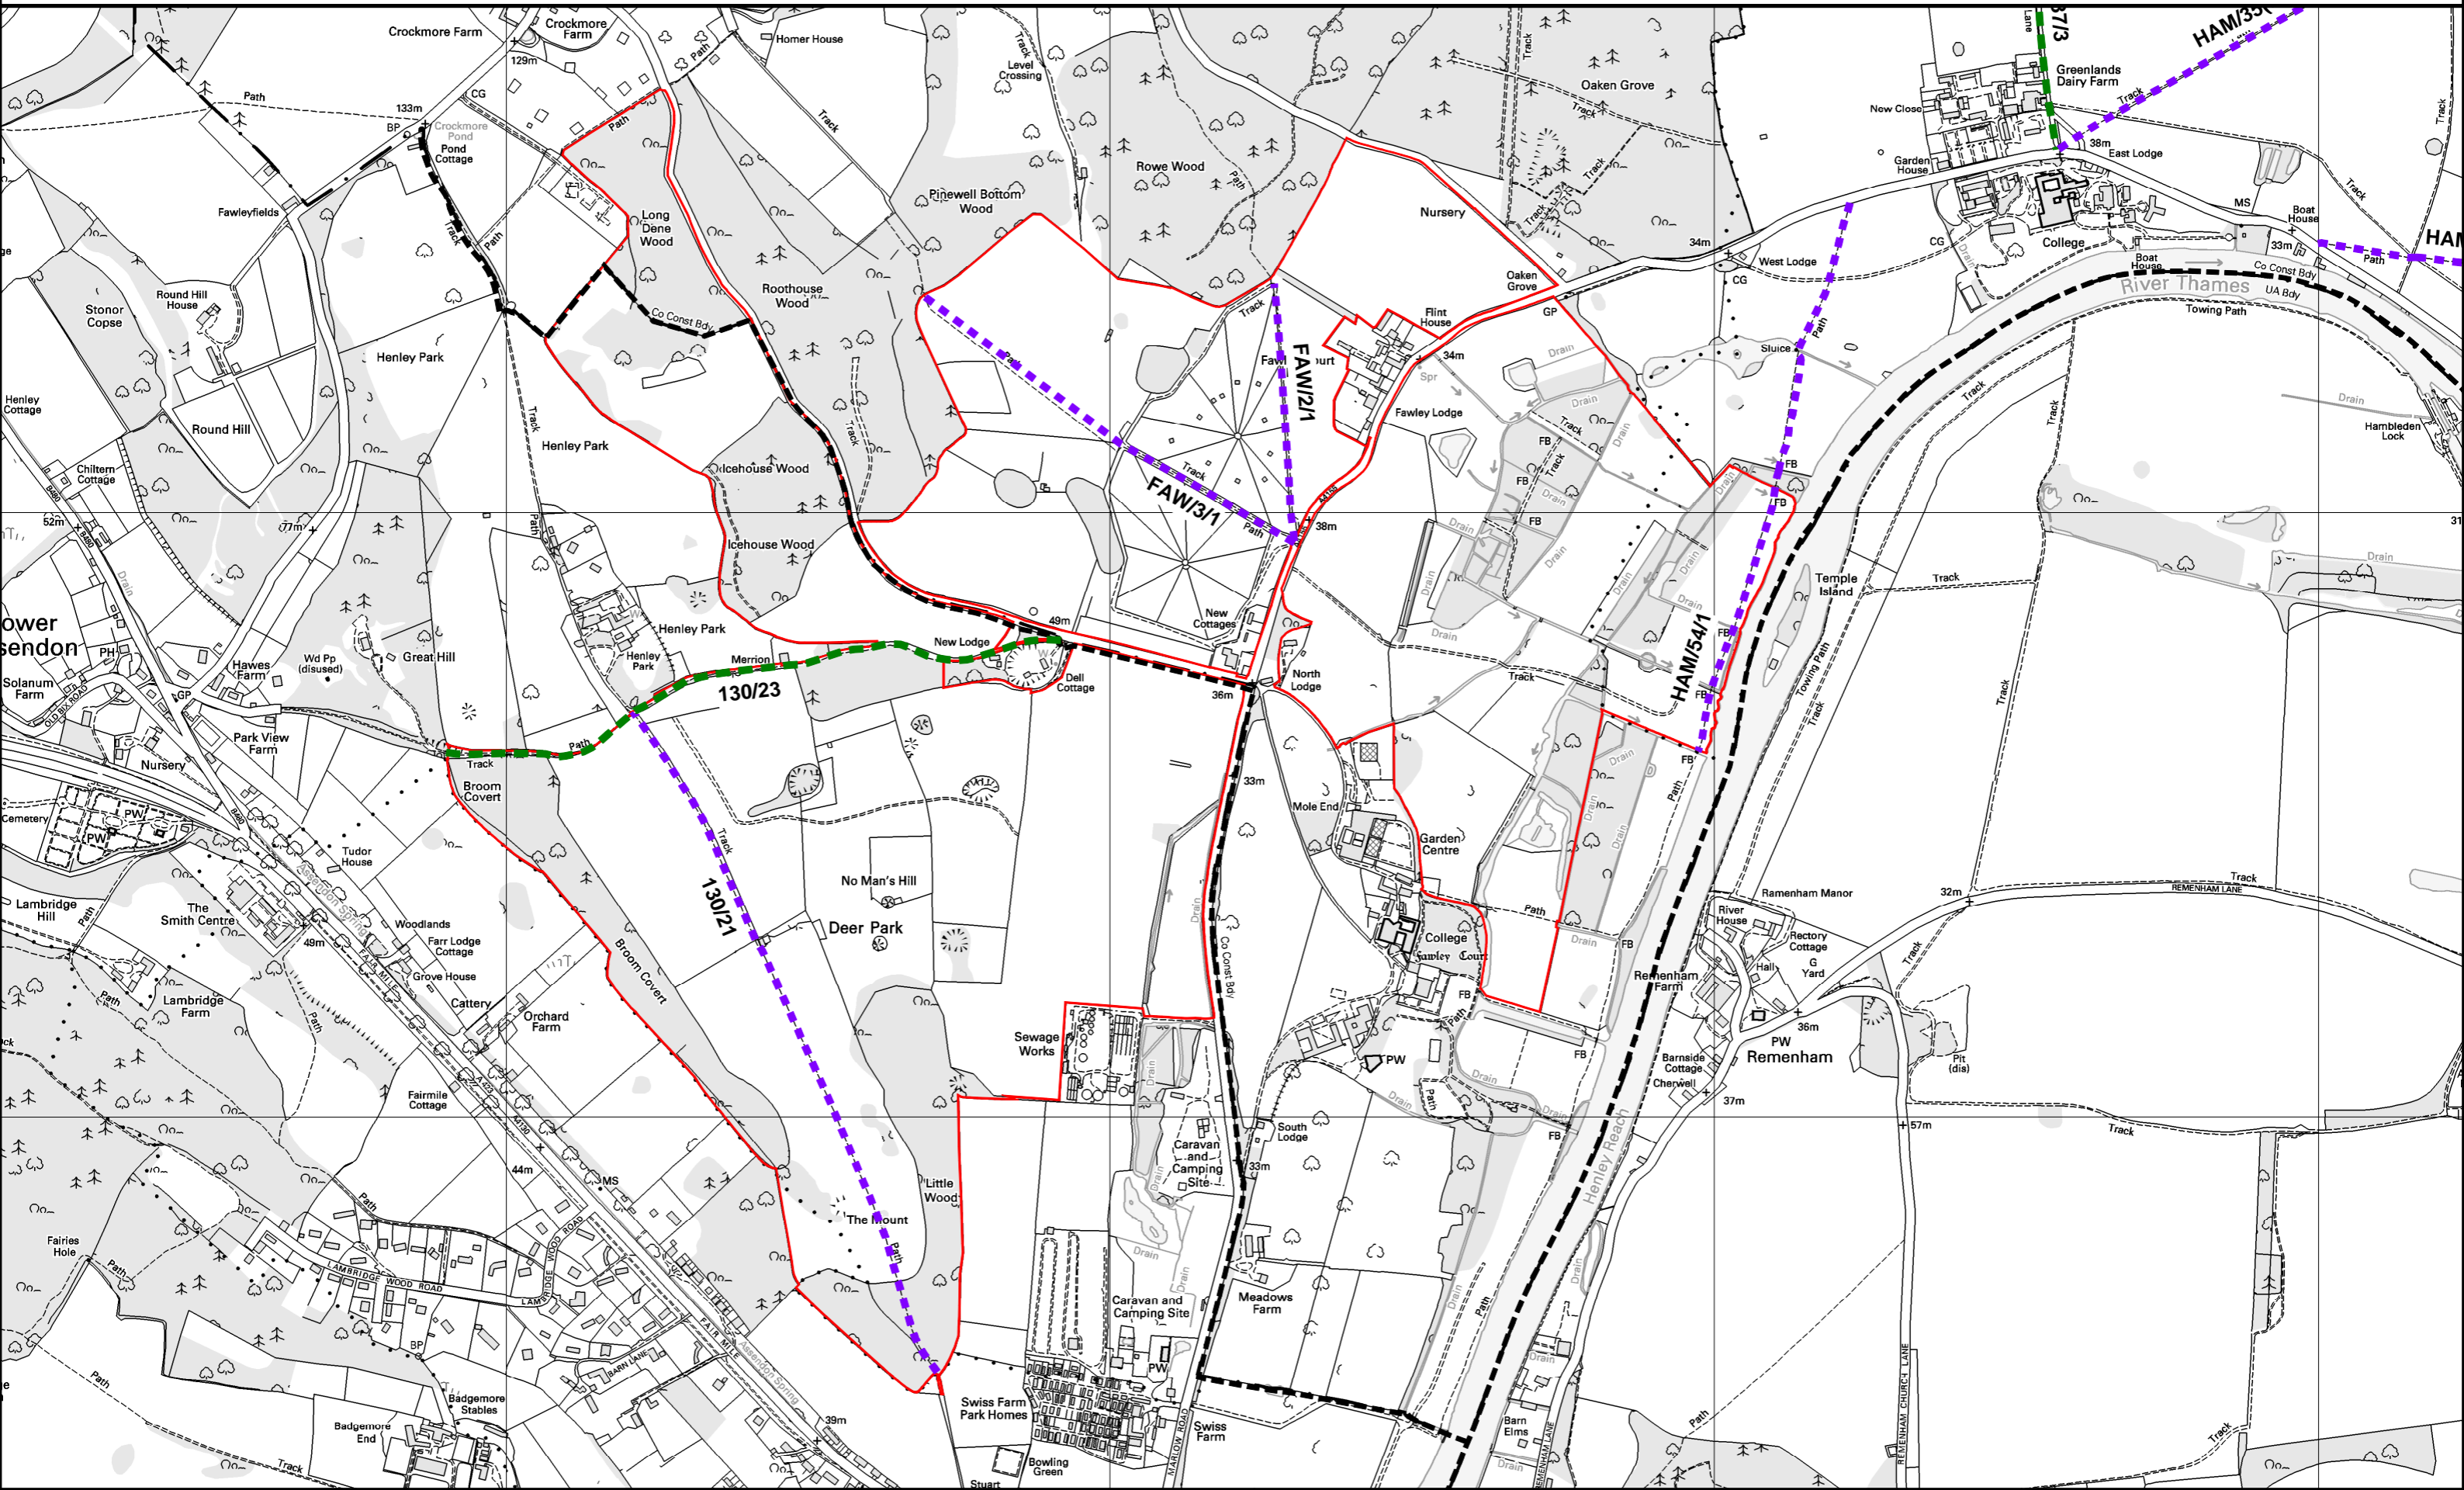

Fawley Estate - Oxfordshire

| | | | | |
|---|--|----------------------------|--|--|
| <p>Produced by: Mapping and GIS Department Knight Frank LLP Ramsbury House, 22 High Street Hungerford, Berkshire, RG11 0NF</p> <p>(t) 01488 688508 (f) 01488 688505 (e) mapping@knightfrank.com</p> | | <p>Knight Frank</p> | <p>Date: 15:09:09 Drawn By: MMcC Scale: 1:10000 @ A3</p> | <p>Plan Ref:</p> <p>Title Fawley Estate - Oxfordshire</p> <p><small>This Plan is published for guidance only, and although it is believed to be correct its accuracy is not guaranteed, nor is it intended to form part of any contract. Where this plan is based on the Ordnance Survey map it is with the sanction of the controller of H. M. Stationery Office Crown Copyright reserved. Licence No. 100021721</small></p> |
|---|--|----------------------------|--|--|